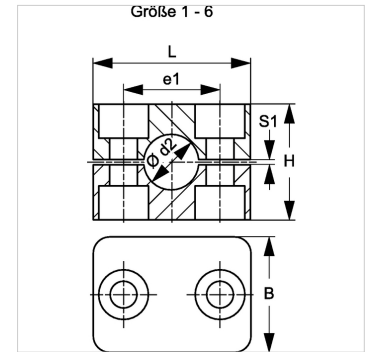

## Properties

<b>Design</b>	Single pipe clamp
<b>Construction type</b>	Inside of clamp, smooth
<b>Series</b>	light
<b>Standard</b>	DIN 3015-1
<b>Temp. min. °C</b>	-30
<b>Temp. max. °C</b>	90
<b>Material</b>	Polypropylene (PP)

## Note

The use of clamps with a smooth inner surface is recommended for retaining hoses and cables. No pretension is applied when fitting and the block height H is reduced to the gap width S1.

## Ordering information

1 piece = 2 halves of clamp

Item	Clamp size	External pipe Ø d2 (mm)	External pipe Ø d2 (inch)	e1 (mm)	H (mm)	L (mm)	S1 (mm)
SRS 106 A PP G	1	6.0	-	20	27	34	0.6
SRS 106.4 A PP G	1	6.4	1/4"	20	27	34	0.6
SRS 108 A PP G	1	8.0	5/16"	20	27	34	0.6
SRS 109.5 A PP G	1	9.5	3/8"	20	27	34	0.6
SRS 110 A PP G	1	10.0	-	20	27	34	0.6
SRS 112 A PP G	1	12.0	-	20	27	24	0.6
SRS 0212.7 PP G	2	12.7	1/2"	26	33	40	0.8
SRS 0213.5 PP G	2	13.5	-	26	33	40	0.8
SRS 0214 PP G	2	14.0	-	26	33	40	0.8
SRS 0215 PP G	2	15.0	-	26	33	40	0.8
SRS 0216 PP G	2	16.0	5/8"	26	33	40	0.8
SRS 0217.2 PP G	2	17.2	-	26	33	40	0.8
SRS 0218 PP G	2	18.0	-	26	33	40	0.8
SRS 0319 PP G	3	19.0	3/4"	33	35	48	1.0
SRS 0320 PP G	3	20.0	-	33	35	48	1.0
SRS 0321.3 PP G	3	21.3	-	33	35	48	1.0
SRS 0322 PP G	3	22.0	-	33	35	48	1.0
SRS 0323 PP G	3	23.0	-	33	35	48	1.0
SRS 0325 PP G	3	25.0	1"	33	35	48	1.0
SRS 0426.9 PP G	4	26.9	-	40	42	57	1.2
SRS 0428 PP G	4	28.0	-	40	42	57	1.2
SRS 0430 PP G	4	30.0	-	40	42	57	1.2
SRS 0532 PP G	5	32.0	1.1/4"	52	58	70	1.2
SRS 0533.7 PP G	5	33.7	-	52	58	70	1.2
SRS 0535 PP G	5	35.0	-	52	58	70	1.2
SRS 0538 PP G	5	38.0	1.1/2"	52	58	70	1.2
SRS 0540 PP G	5	40.0	-	52	58	70	1.2
SRS 0542 PP G	5	42.0	-	52	58	70	1.2
SRS 0644.5 PP G	6	44.5	1.3/4"	66	66	86	1.2
SRS 0648 PP G	6	48.0	-	66	66	86	1.2
SRS 0650 PP G	6	50.0	-	66	66	86	1.2
SRS 0650.8 PP G	6	50.8	2"	66	66	86	1.2
SRS 0652 PP G	6	52.0	-	66	66	86	1.2
SRS 0655 PP G	6	55.0	-	66	66	86	1.2
SRS 0657 PP G	6	57.0	2.1/4"	66	66	86	1.2